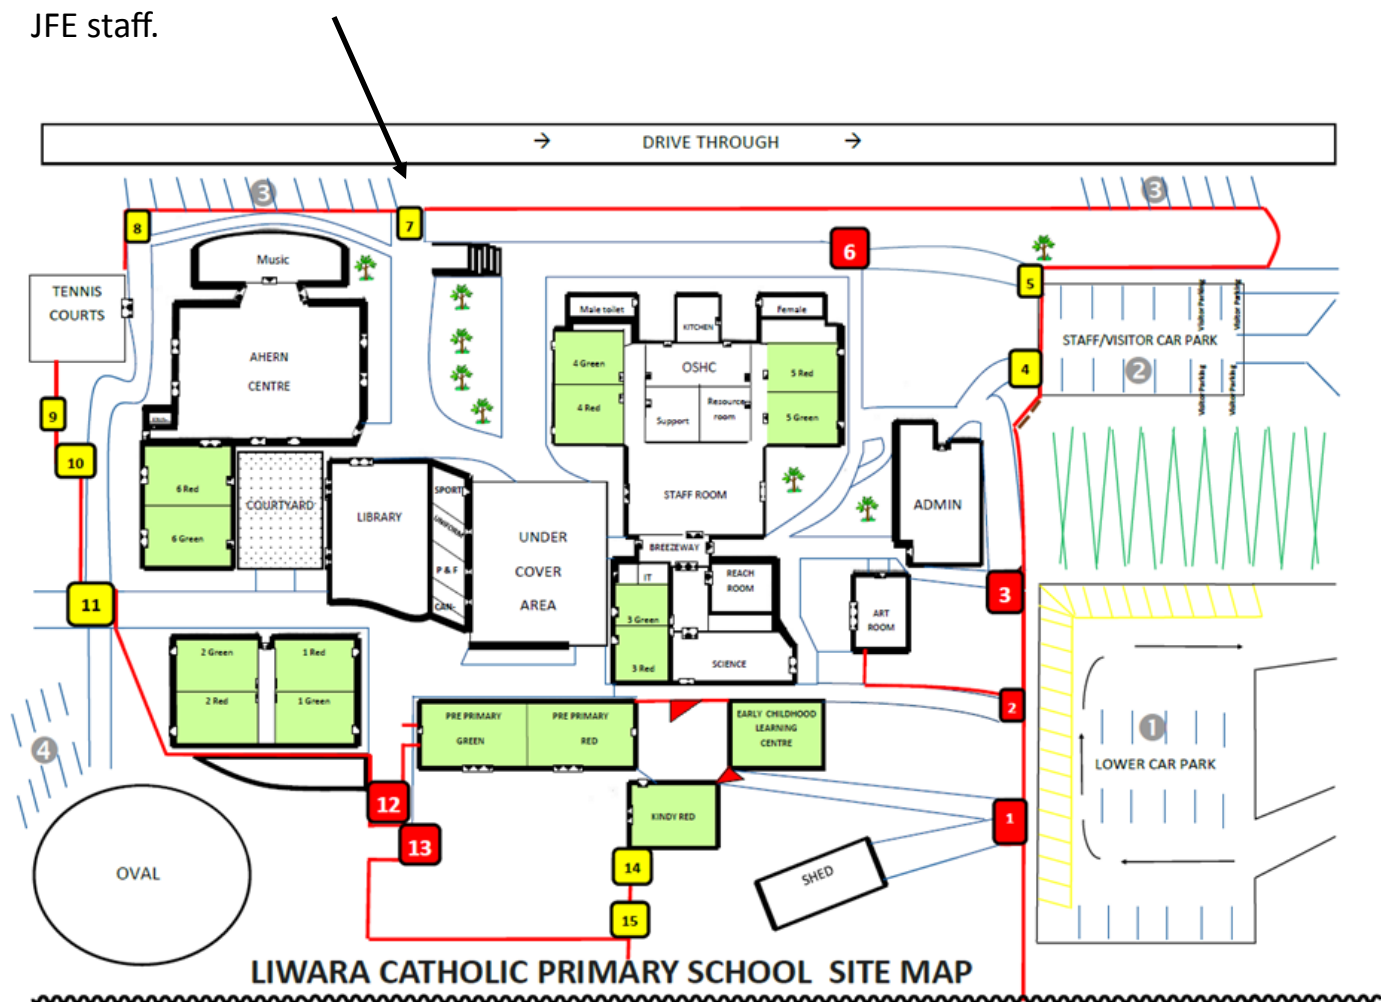

The Uniform Shop

Please be advised that the uniform shop will be open, by appointment only, on Tuesday 15 December 2020, between 8am and 12 noon.

To book an appointment, please contact JFE (Jenny Franklin Enterprises) on 9204 1701 or email sales@jfe.net.au. When booking your appointment, please let the ladies know how many children will be trying on uniforms, as appointments will be in 20 minute time slots.

Entry will be via **Gate 7**, you will be admitted for your appointment by a member of the JFE staff.

There will be another opening in **January 2021**, which will be dependent on COVID-19 WA Health Department guidelines at that time. Further details of the January 2021 opening times will be communicated later this term, via SeeSaw.