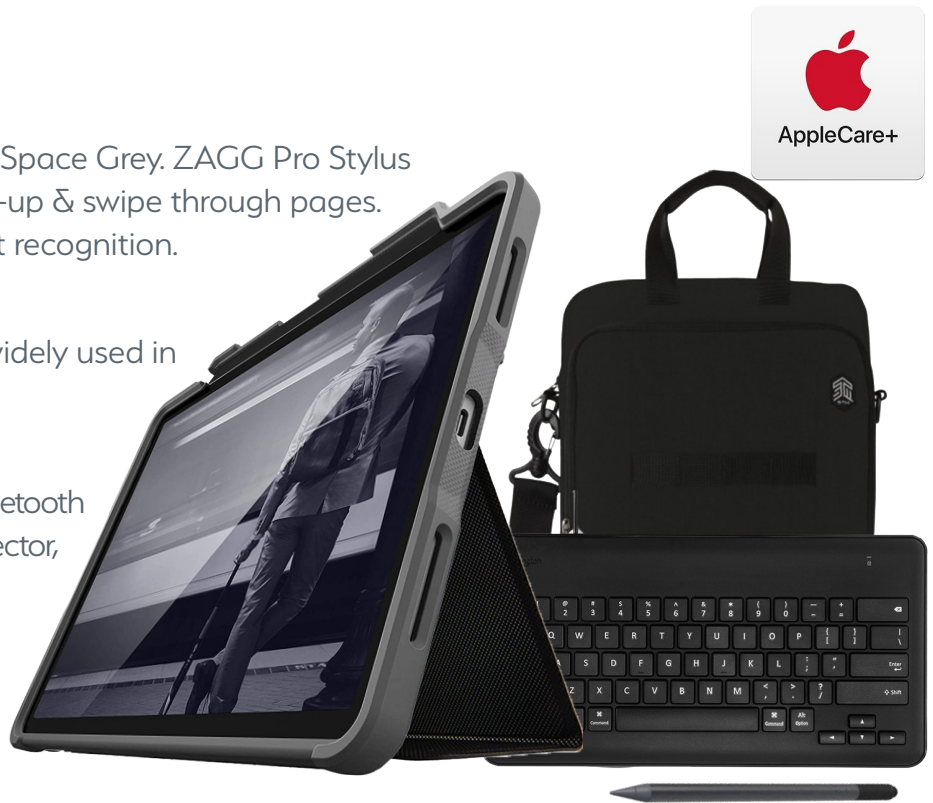

LIWARA CATHOLIC PRIMARY SCHOOL PARENT FUNDED DEVICE PORTAL

Liwara has negotiated special education pricing for a BYOD portal program from CompNow that families can access.

Bundle Includes

Apple iPad 32GB

8th Generation, 10.2-Inch Wi-Fi in Space Grey. ZAGG Pro Stylus+ included: Take notes, sketch, mark-up & swipe through pages. 8-hour battery life, dual tip and tilt recognition.

STM Dux Plus Duo

Military specification tested and widely used in schools to protect iPads.

ZAGG Keyboard

Correct size for school trays & no Bluetooth required, connect via lightning connector, it's great for practicing typing.

STM Ace Cargo

360° impact protection & large external zippered organiser pocket.

AppleCare+

Includes technical phone support for Apps and hardware, 2 years extended warranty & 2 instances of accidental damage cover $65 excess fee.

SPECIAL inc
$730

RRP inc
$954

SAVE inc
$224

Open 24 / 7

Your school's portal is available whenever you need it, 24 hours a day, 7 days a week.

Painless checkout

Order products with one click, select your payment options & we'll deliver to your preferred location.

Flexible payment options

Pay directly via credit card, direct deposit, Eftpos or 6 month interest free finance.

Live chat support

Let our portal experts help you with any queries regarding your order. Available 7am – 3pm AWST.

Login here: shop.compnow.com.au/school/liwara