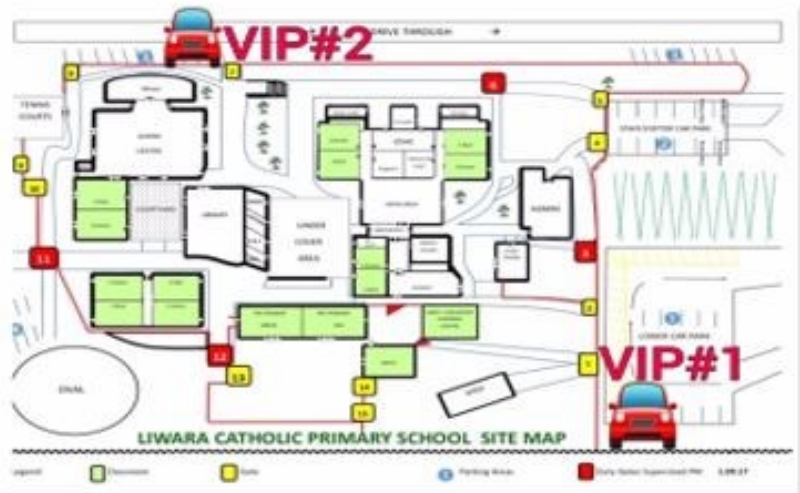

FAMILY MATTERS

P&F Reserved Carpark Bay Raffle

WHO WANTS THEIR OWN RESERVED CAR PARKING BAY
FROM NOW UNTIL Dec 2021?

Make school drop off and pick up easier with your own exclusive reserved car park bay.

Select either *Tuart Rd lower carpark bay VIP#1 car bay (next to gate 1) or *Top drive through carpark bay VIP#2 car bay (next to gate 7).

Entry is open to all Liwara families; cost is $5 per ticket or 5 tickets for $20. Winning ticket decides which location is reserved; only 1 car park bay available.